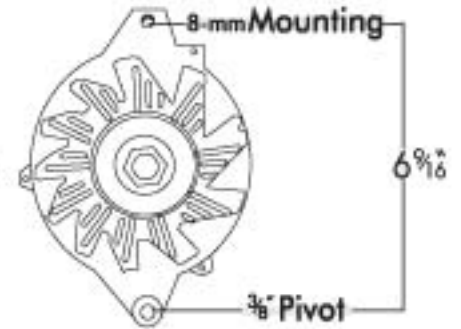

CS130

12 o'clock