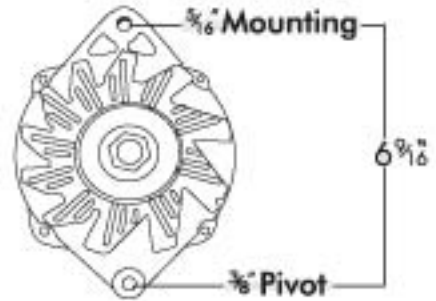

10si or 12si

12 o'clock