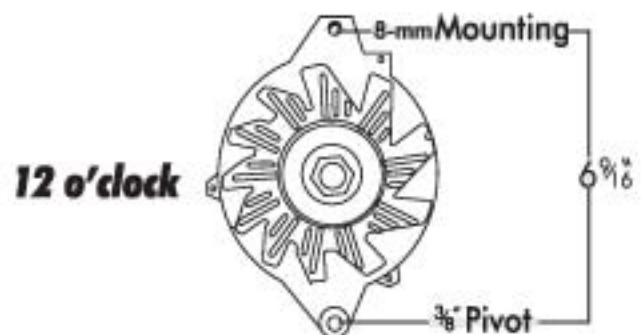

10si or 12si

CS130

2 o'clock

10 o'clock

PHONE: 513-237-4428

FAX: 513-936-9547

NO
BILLET

YOUR TRADITIONAL ROD & CUSTOM STORE