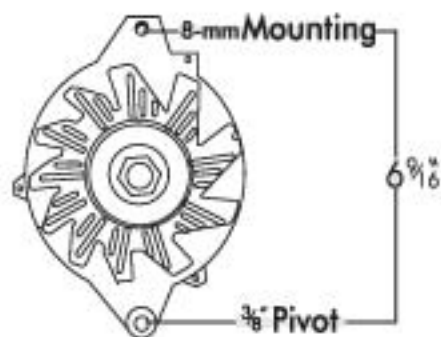

CS130

12 o'clock