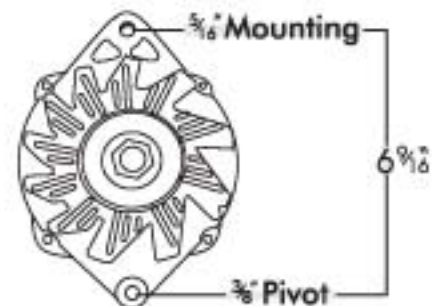

10si or 12si

12 o'clock